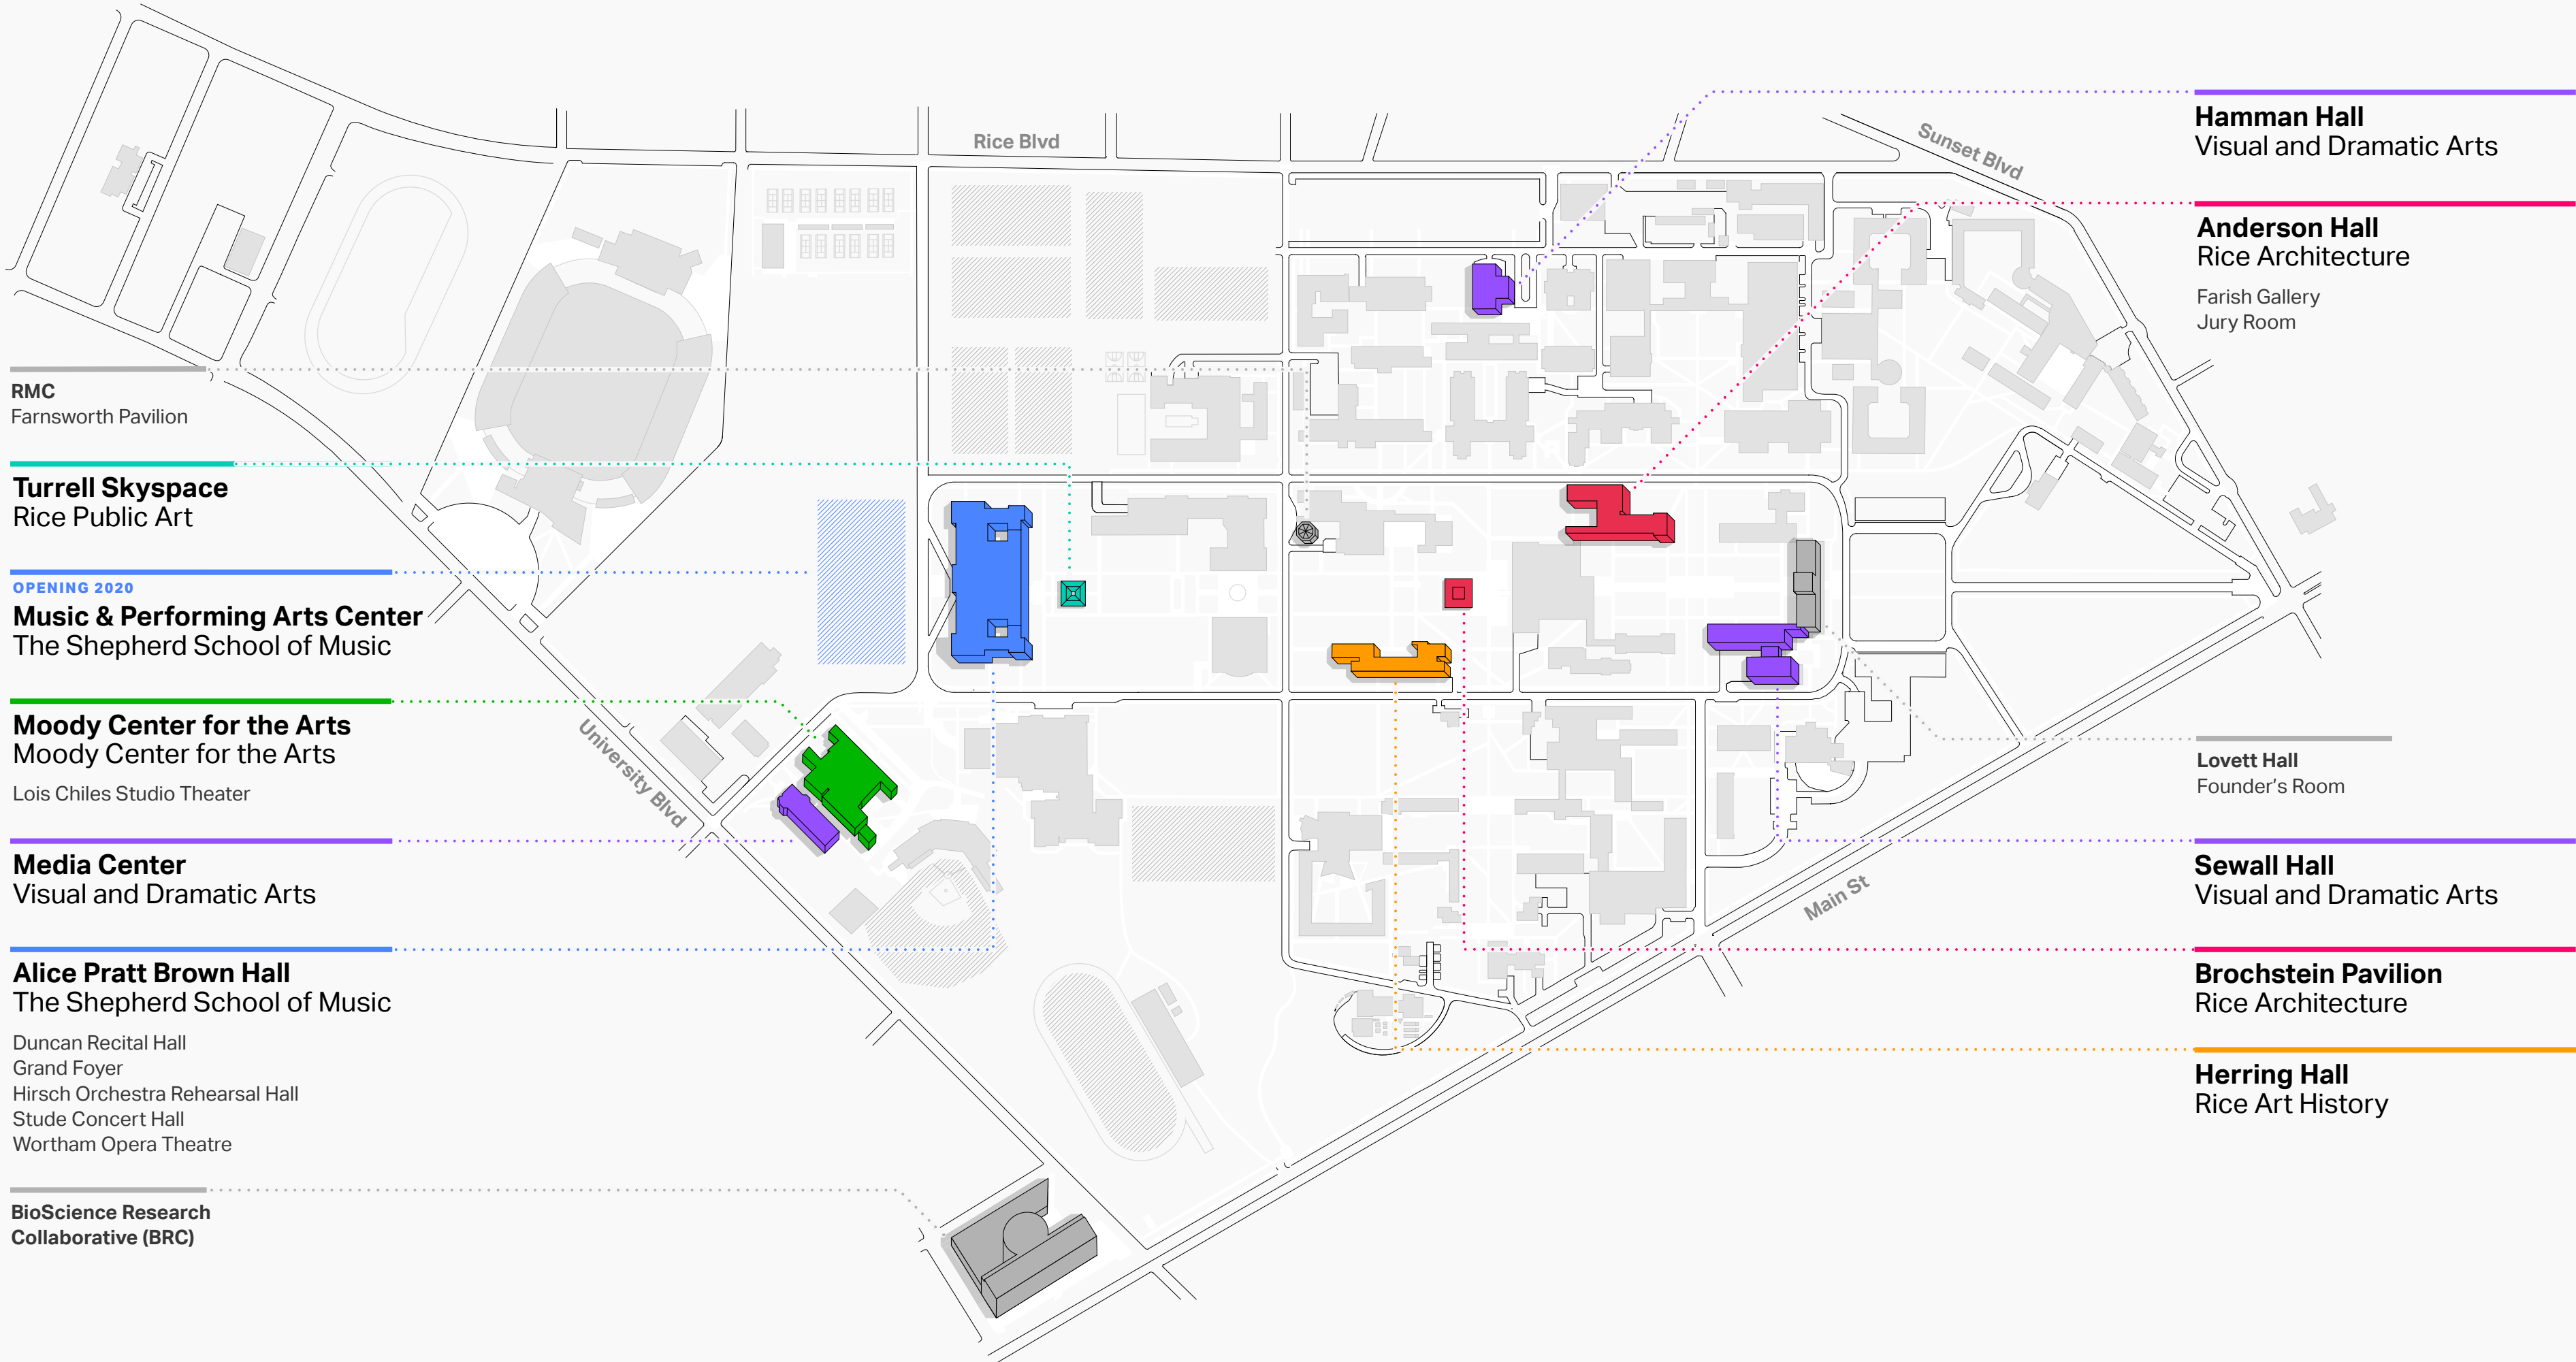

RiceArts

RMC
Farnsworth Pavilion

Turrell Skyspace
Rice Public Art

OPENING 2020
Music & Performing Arts Center
The Shepherd School of Music

Moody Center for the Arts
Moody Center for the Arts
Lois Chiles Studio Theater

Media Center
Visual and Dramatic Arts

Alice Pratt Brown Hall
The Shepherd School of Music
Duncan Recital Hall
Grand Foyer
Hirsch Orchestra Rehearsal Hall
Stude Concert Hall
Wortham Opera Theatre

BioScience Research Collaborative (BRC)

Rice Blvd

Sunset Blvd

University Blvd

Main St

Hamman Hall
Visual and Dramatic Arts

Anderson Hall
Rice Architecture
Farish Gallery
Jury Room

Lovett Hall
Founder's Room

Sewall Hall
Visual and Dramatic Arts

Brochstein Pavilion
Rice Architecture

Herring Hall
Rice Art History